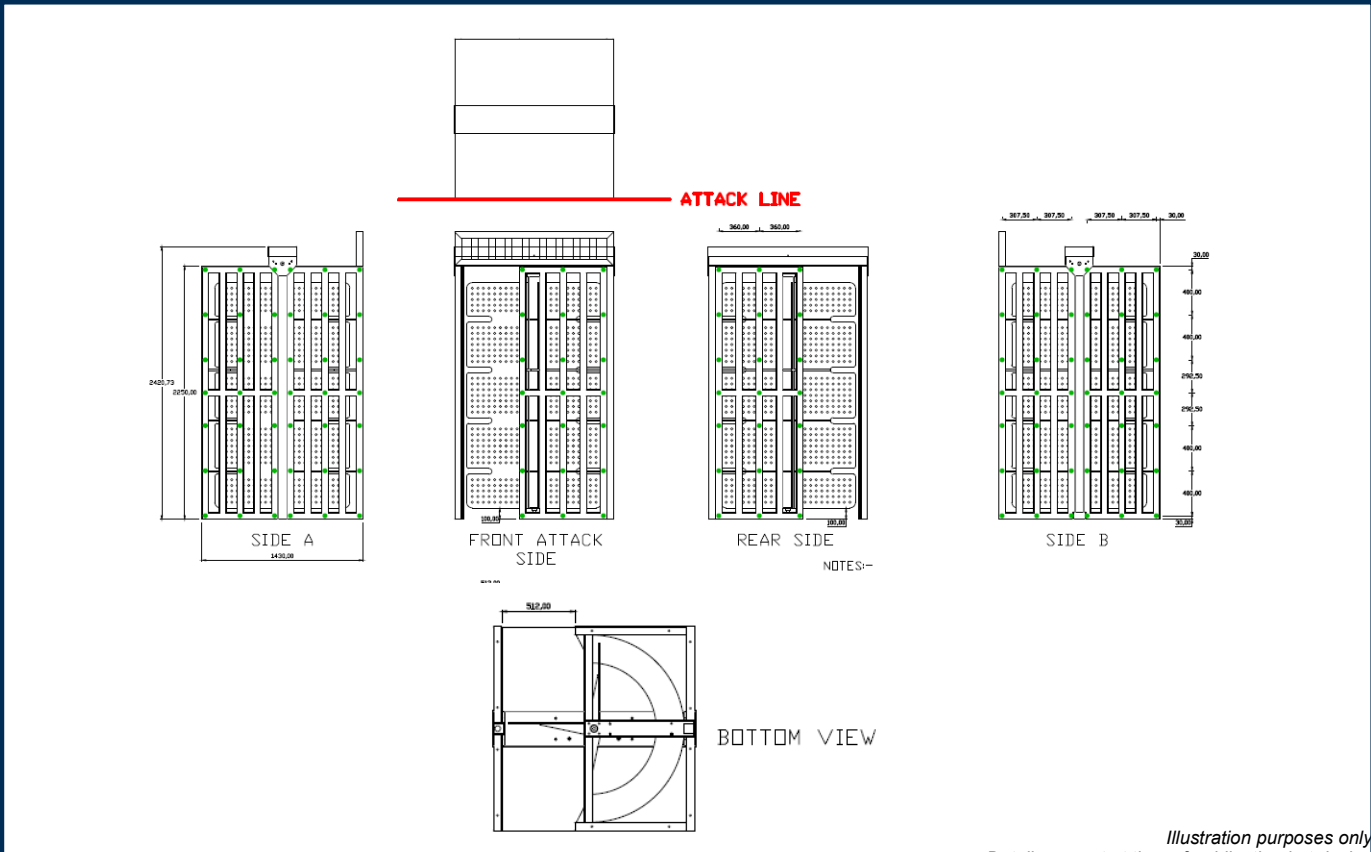

SSHSTS 3000 High Security Full Height Turnstile

Complete security solutions, from consultation to installation

*Illustration purposes only
Details correct at time of publication but design
and specification may change at any time*

SSHSTS 3000 Full Height Turnstile

Our Products & Services

- **Barriers**
- **Blockers & Bollards**
- **Turnstiles**
- **Gates & Fencing**
- **Access Control**
- **Service & Maintenance**
- **Project Management**

Our Service - A Complete Solution

Security Solutions manufacture, install and maintain perimeter security equipment. With many years experience in the industry we offer a complete range of services including Design, Installation, Maintenance and Service of new and existing equipment.

We provide a range of high quality, cost effective physical access security solutions that meet or exceed the requirements of today's security conscious company.

Whether it be controlled entrance & exit to your site, control of your car parking, additional access points in your perimeter fencing or high security protection of your sensitive areas or products; Security Solutions has the answer to your problem.

We pride ourselves not only on the quality of our workmanship but also on the advice that can be provided from our experienced staff. If you are considering enhancing your current security we would be delighted to provide you with a no obligation site survey and quotation.

If you require more information or a representative to contact you, please call us directly on + 44 (0)845 604 8144